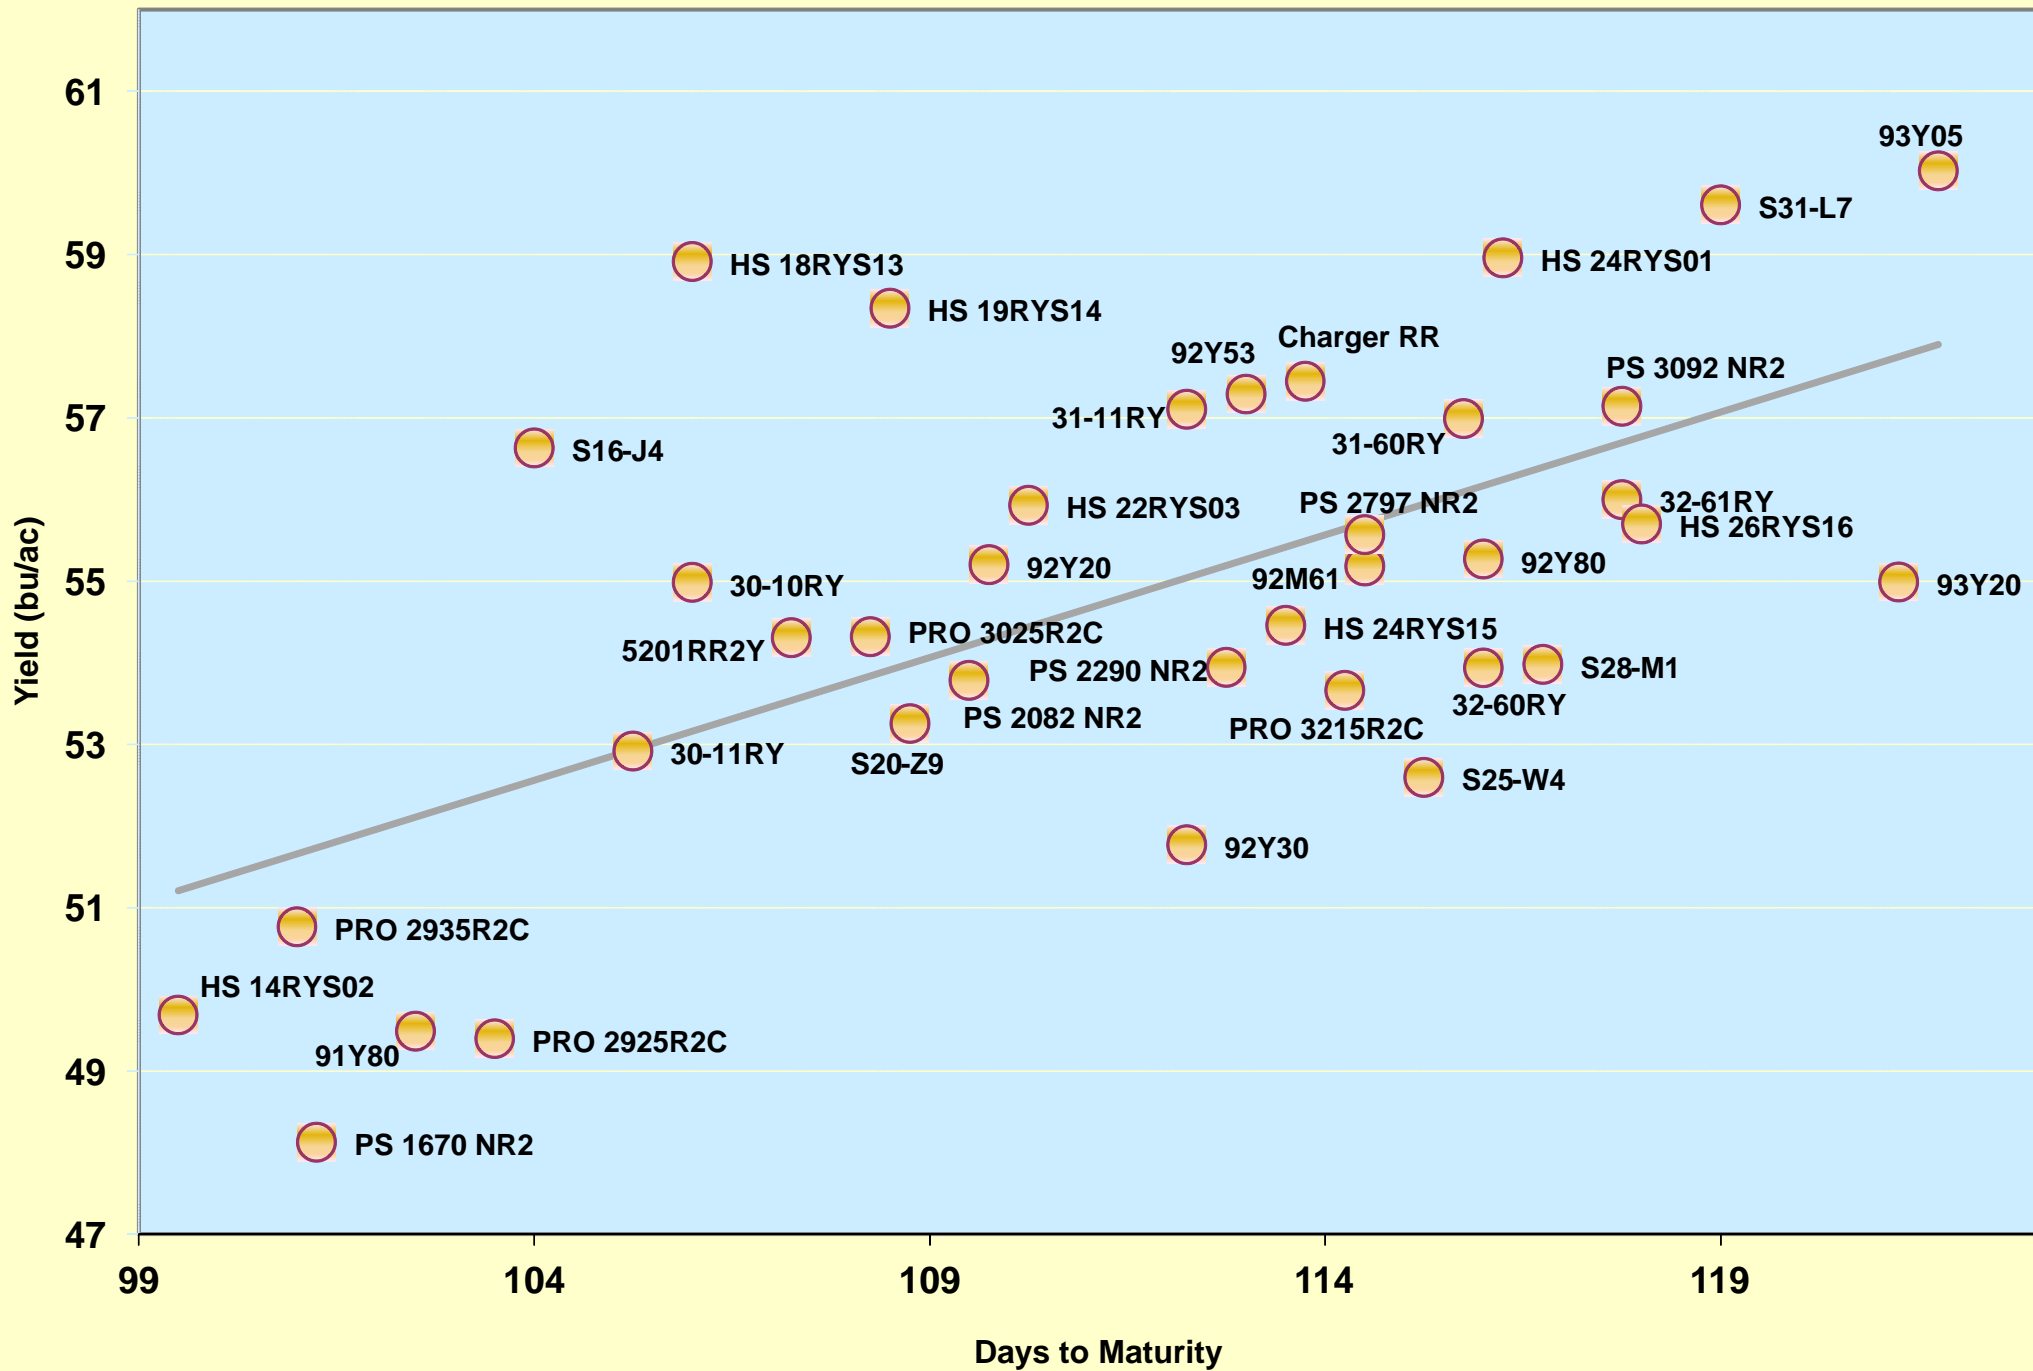

Ontario SCN Performance Tests, OOPSCC 2 Yr. RR Summary (2010-2011)

Average of 4 tests

Ontario SCN Performance Tests, OOPSCC 2 Yr. Conventional Summary (2010-2011)

Average of 4 tests

Ontario SCN Performance Tests, OOPSCC 3 Yr. RR Summary (2009-2011)

Average of 6 tests

Ontario SCN Performance Tests, OOPSCC 3 Yr. Conventional Summary (2009-2011)

Average of 6 tests