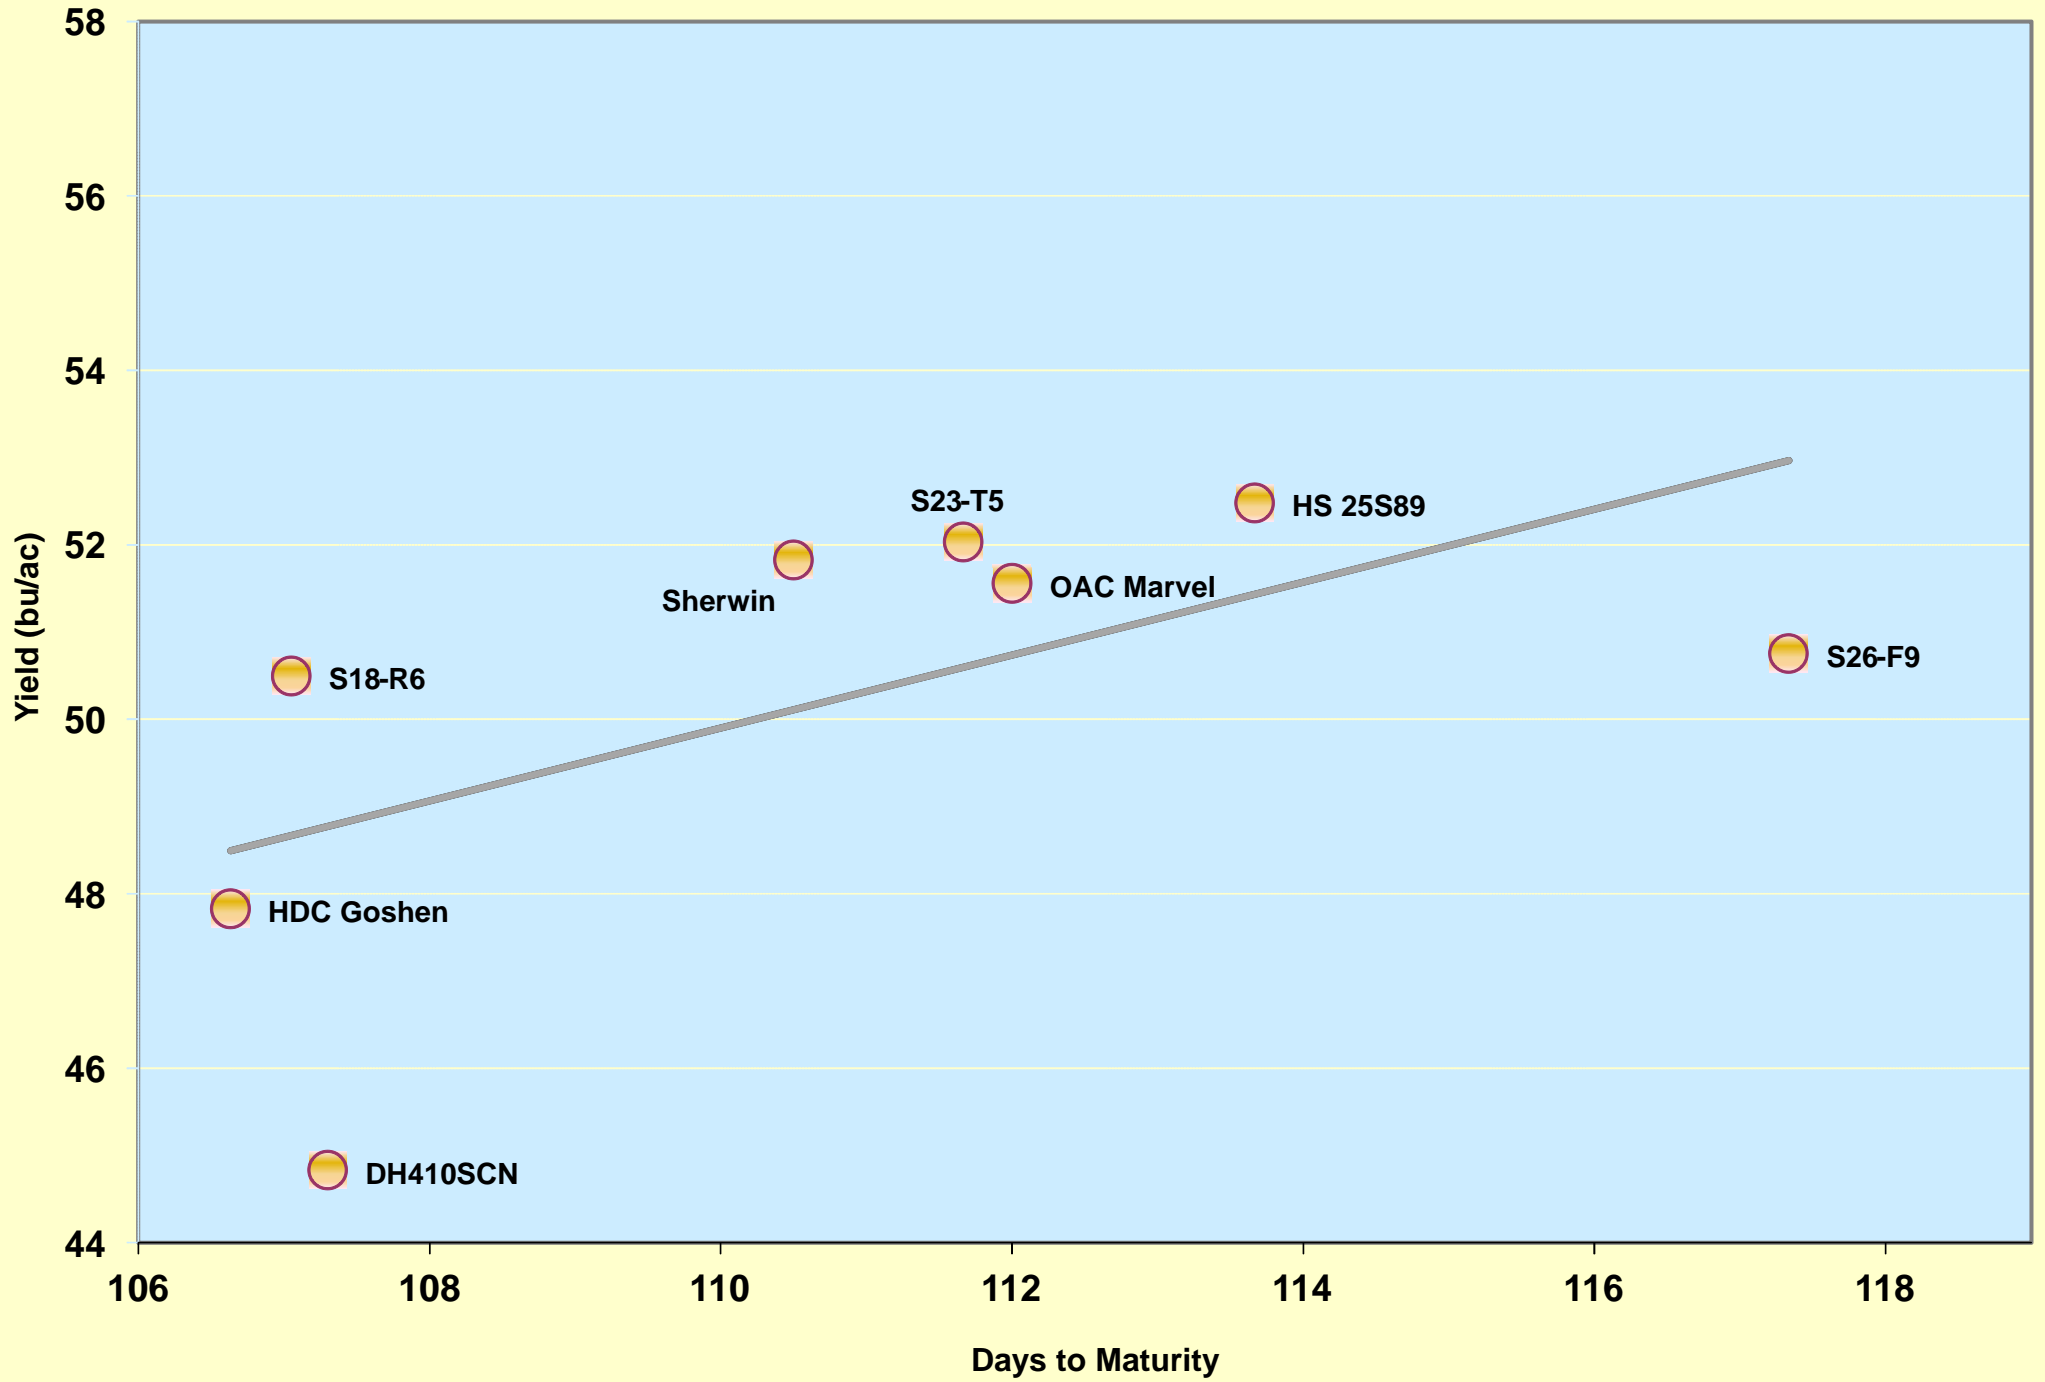

Ontario SCN Performance Tests, OOPSCC 2 Yr. RR Summary (2010-2011)

Average of 4 tests

Ontario SCN Performance Tests, OOPSCC 2 Yr. Conventional Summary (2010-2011)

Average of 4 tests

Ontario SCN Performance Tests, OOPSCC 3 Yr. RR Summary (2009-2011)

Average of 6 tests

Ontario SCN Performance Tests, OOPSCC 3 Yr. Conventional Summary (2009-2011)

Average of 6 tests