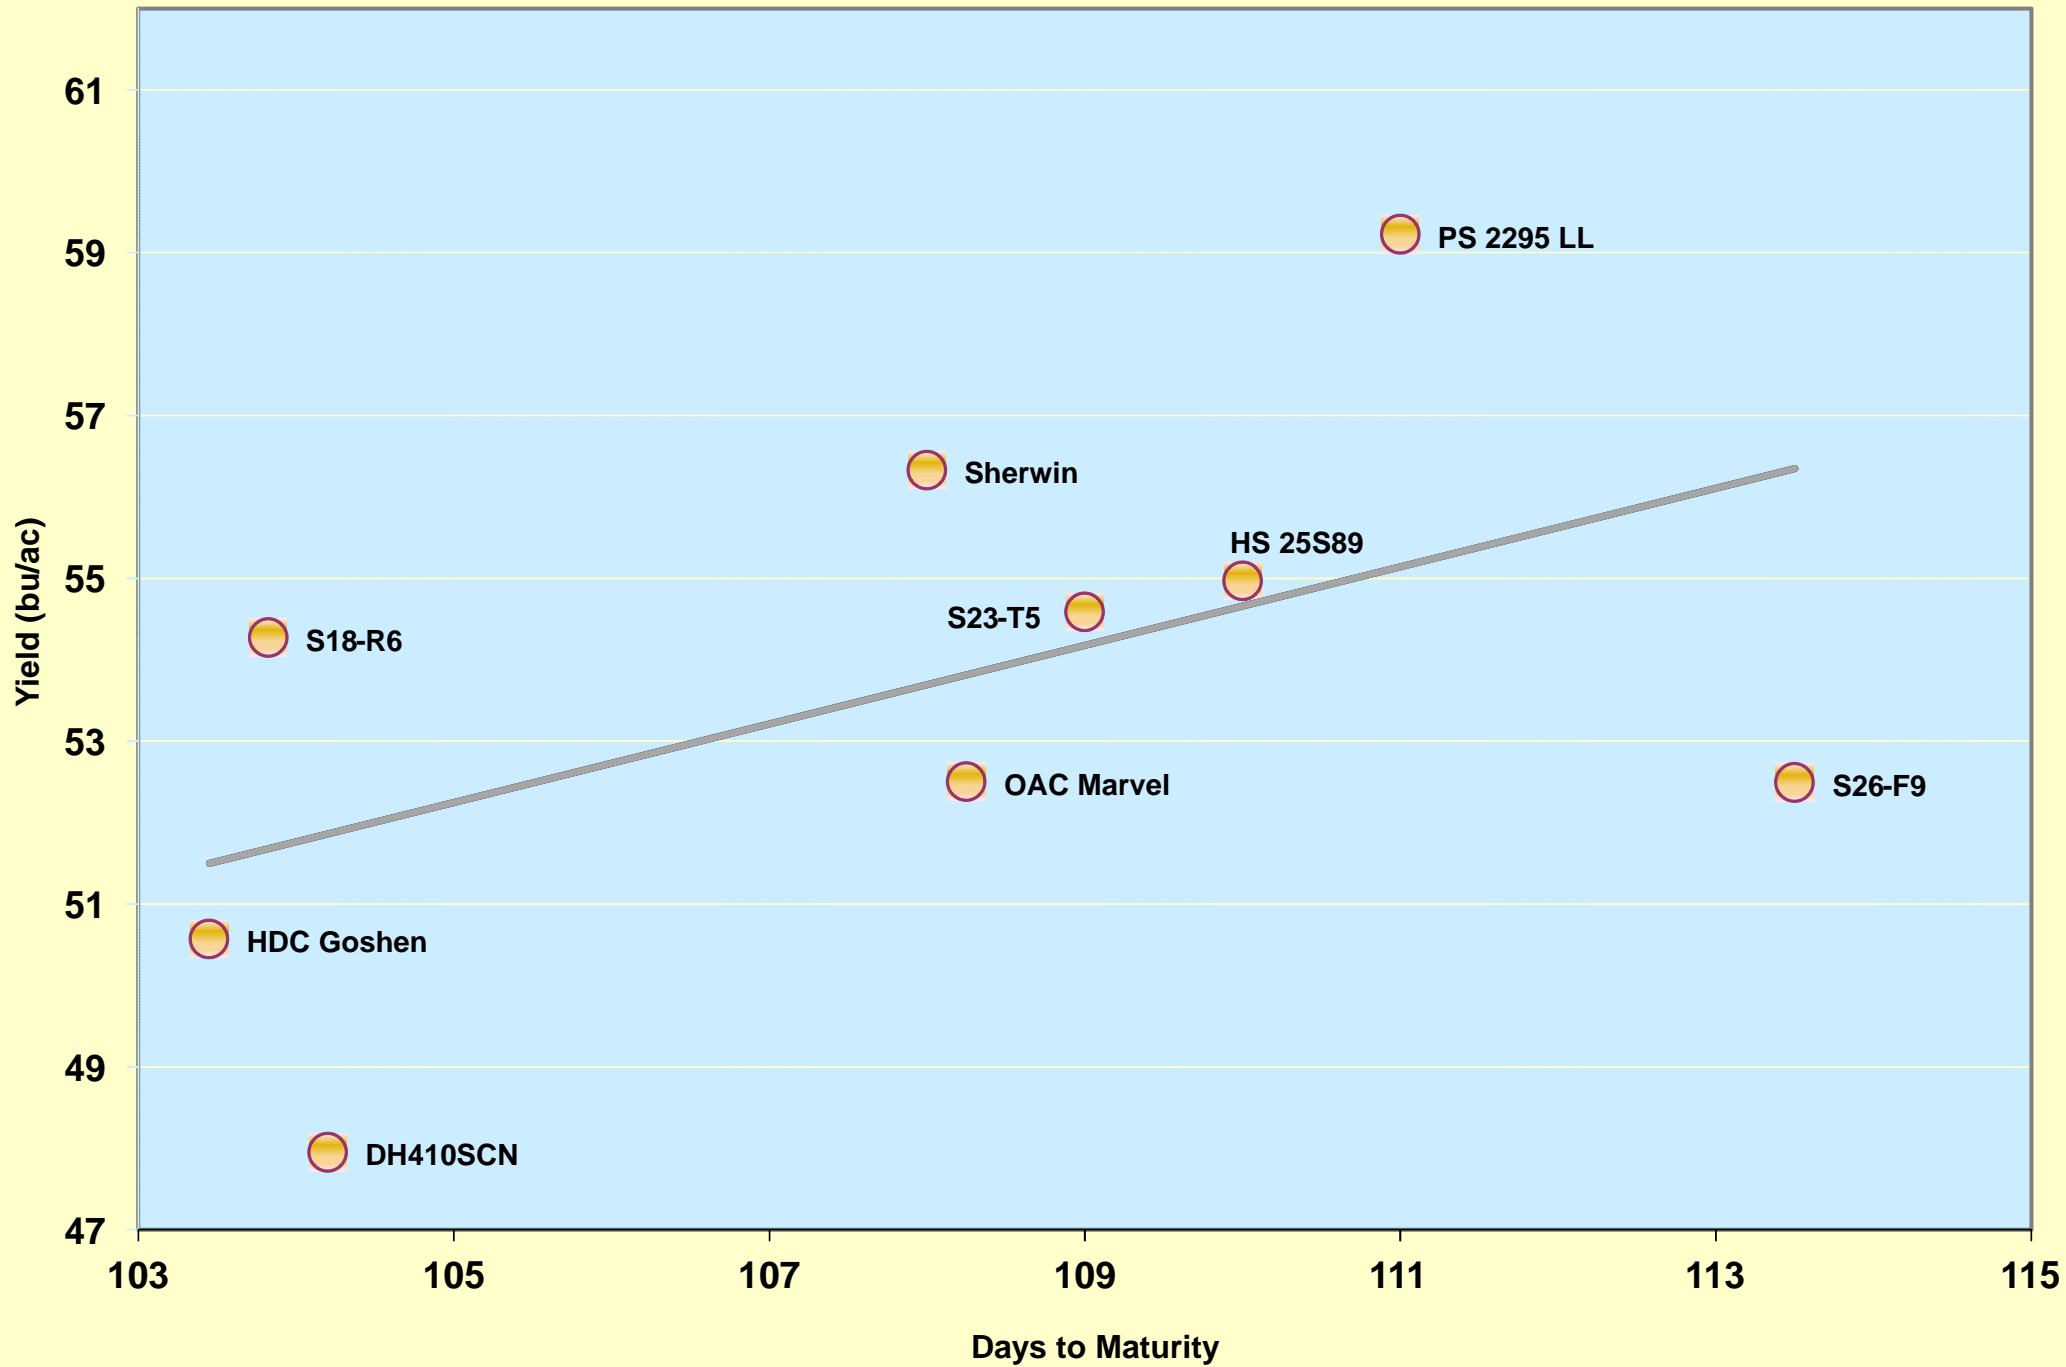

Ontario SCN Performance Tests, OOPSCC 2 Yr. RR Summary (2010-2011)

Average of 4 tests

Ontario SCN Performance Tests, OOPSCC 2 Yr. Conventional Summary (2010-2011)

Average of 4 tests

Ontario SCN Performance Tests, OOPSCC 3 Yr. RR Summary (2009-2011)

Average of 6 tests

Ontario SCN Performance Tests, OOPSCC 3 Yr. Conventional Summary (2009-2011)

Average of 6 tests