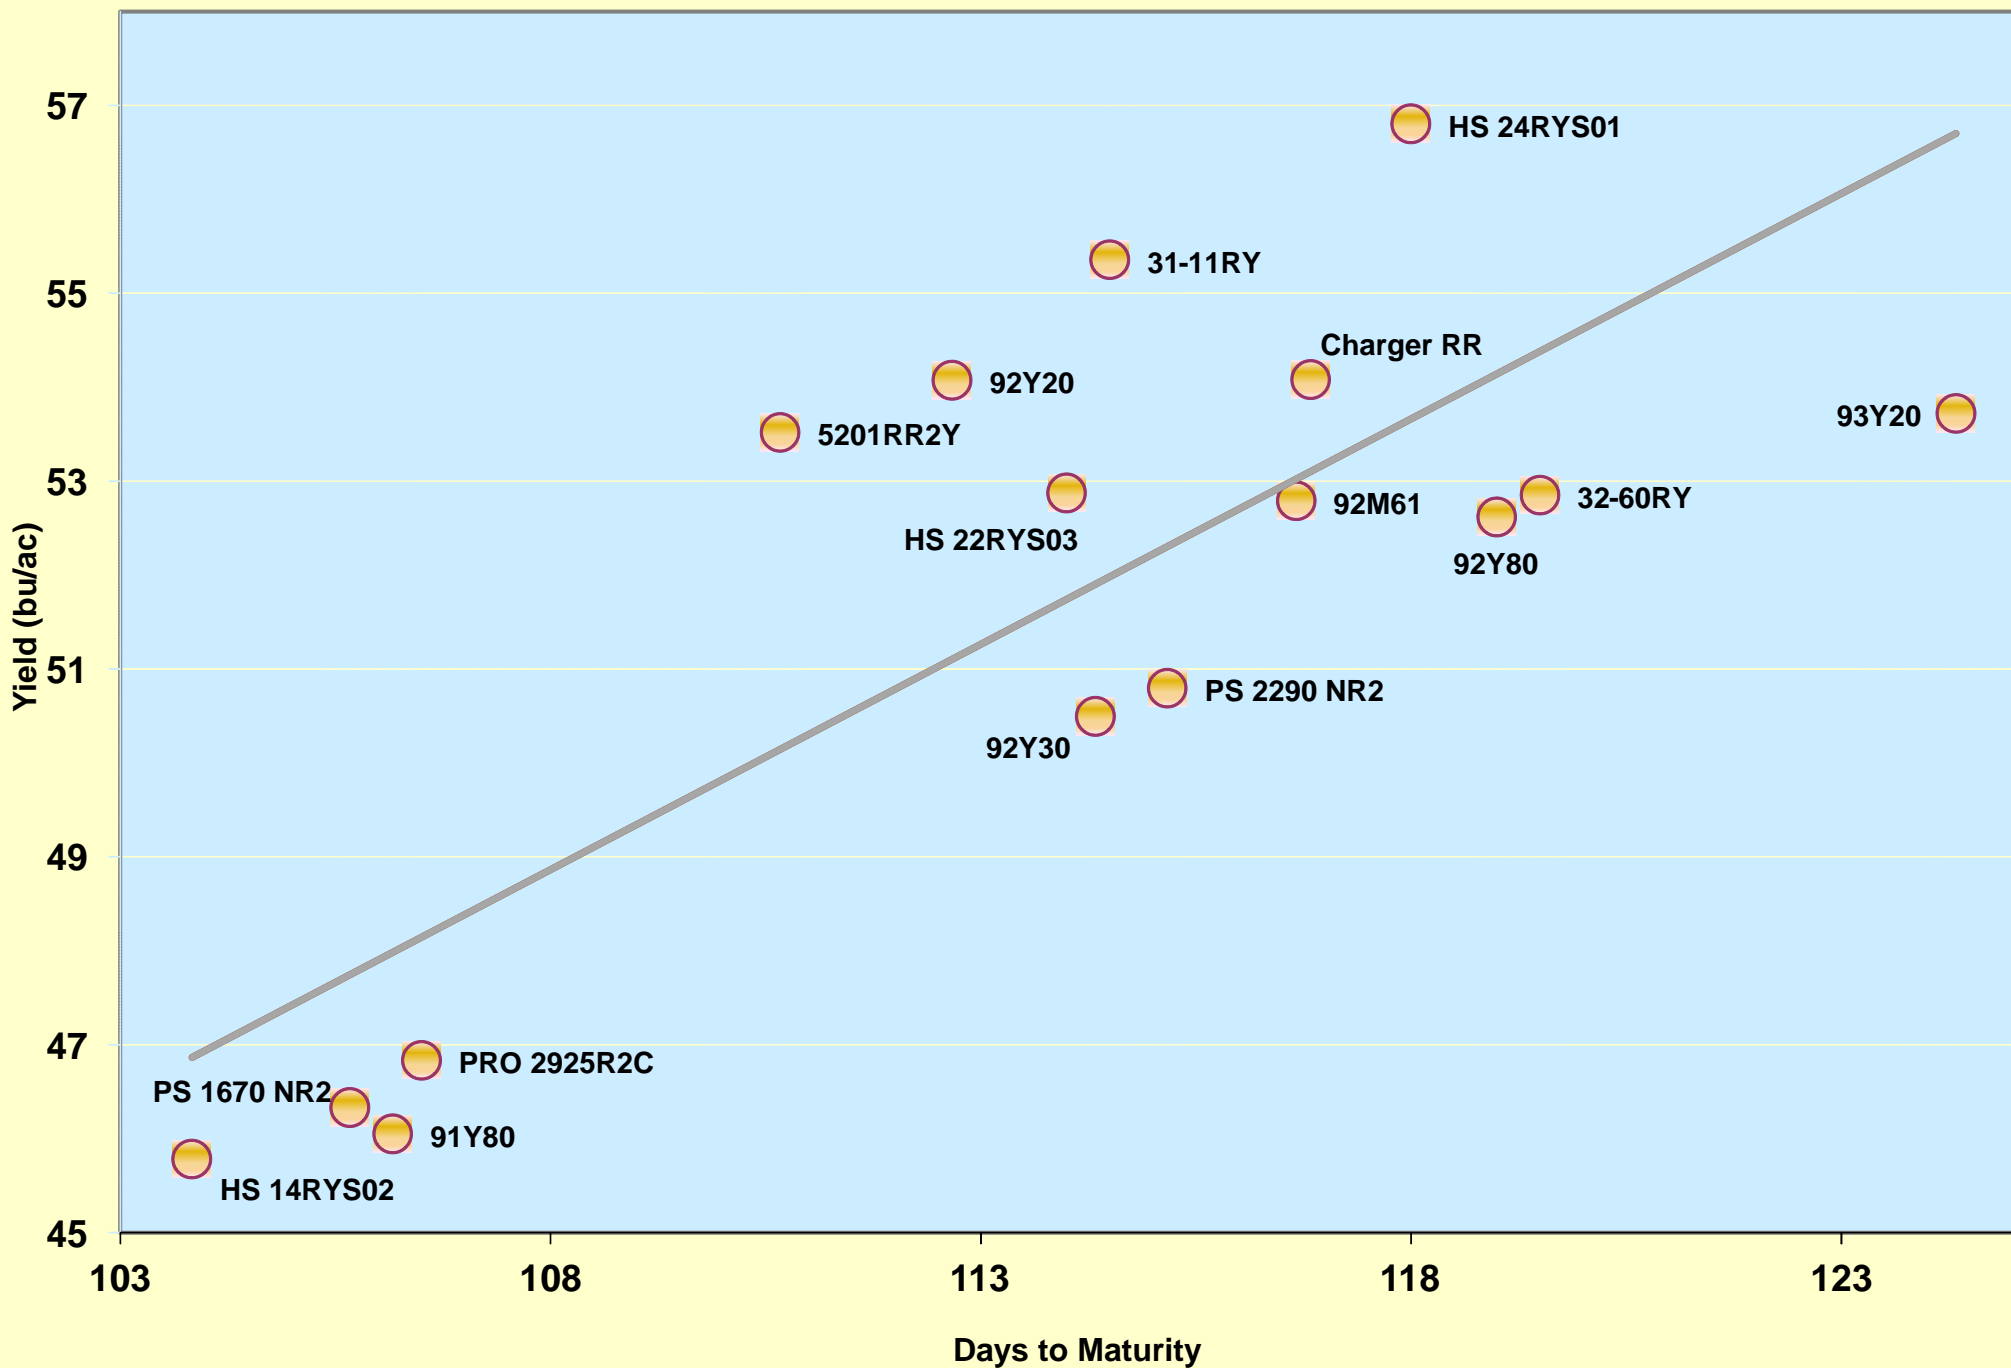

Ontario SCN Performance Tests, OOPSCC 2 Yr. RR Summary (2010-2011)

Average of 4 tests

Ontario SCN Performance Tests, OOPSCC 2 Yr. Conventional Summary (2010-2011)

Average of 4 tests

Ontario SCN Performance Tests, OOPSCC 3 Yr. RR Summary (2009-2011)

Average of 6 tests

Ontario SCN Performance Tests, OOPSCC 3 Yr. Conventional Summary (2009-2011)

Average of 6 tests